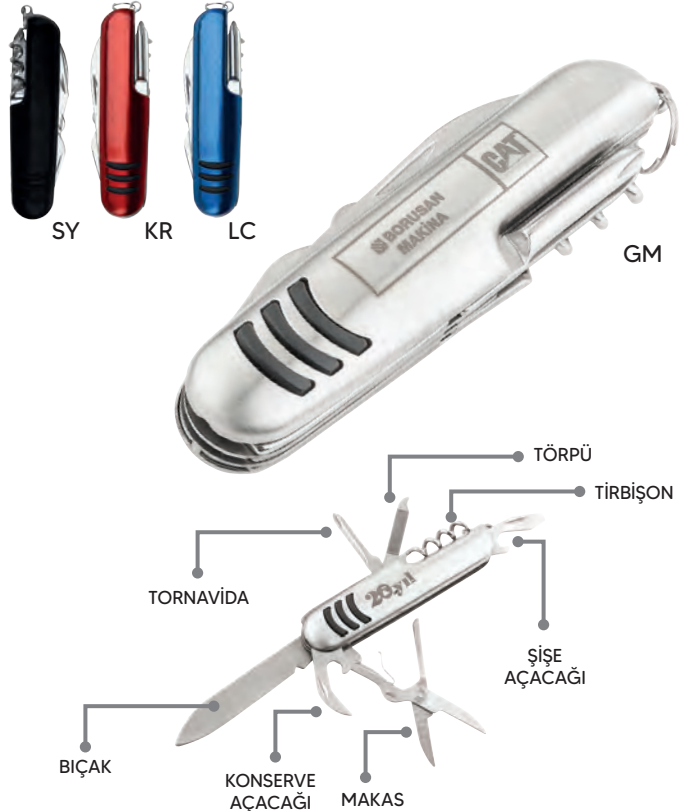

55107
KARETTA ÇAKI
KARETTA KNIFE

Özel Kutu / Gift Box

9,2x2,5 cm