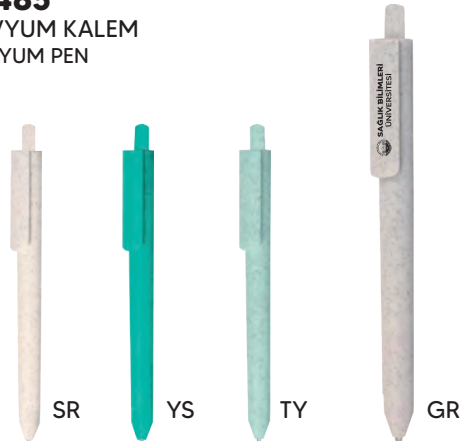

40329

TWİSTER KALEM
TWISTER PEN

40513

ŞİRİN KALEM
ŞİRİN PEN

40485

OLİVYUM KALEM
OLIVYUM PEN

40325
SELVİ KALEM
SELVI PEN

40951
ÇEVRE DOSTU TOHURLU VERSATİL KALEM
ECO-FRIENDLY SEEDS MECHANIC PEN